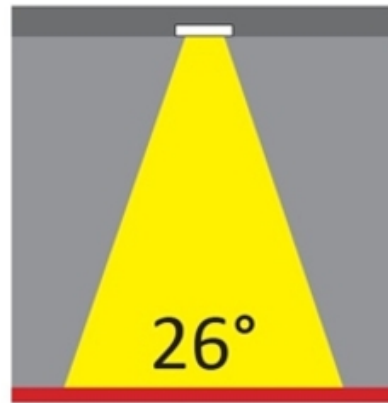

DIXIT RECESSED

E5607021-

PROJECT	
TYPE	
SPECIFIER	
QUANTITY	
DATE	

	DP	DV		
Dimming	Phase	0-10V		
Color Temperature	27K	30K	35K	40K
	2700K	3000K	3500K	4000K

Order Example **K°**
L5XXXXXX-DV-30K
0-10V
3000K