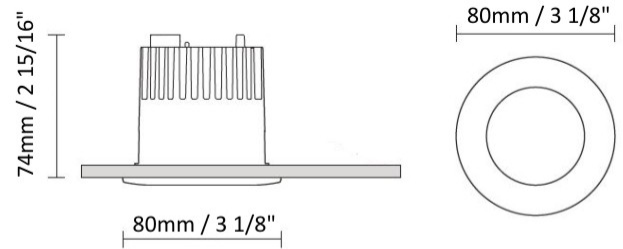

DIXIT RECESSED

E5607021-

base number LED Dimming Color Temperature

1. To build a product code in our configurator select the specify button on the base model # product page
2. To build a manual product code on this datasheet choose from the options listed below in blue font and add the suffix to the base model #

GENERAL

Series: Dixit
Brand: Ivela
Division: Exterior
Mounting Type: Recessed
Mounting Location: Ceiling

PHYSICAL

Diameter (mm): 80
Diameter (in): 3 1/8
Height (mm): 74
Depth (mm): 114
Height (in): 2 15/16
Depth (in): 4 1/2
Min. Recessing Depth (mm): 114
Min. Recessing Depth (in): 4 1/2
Light Distribution: Adjustable / Direct
Cut-out Measurements: 70mm / 2 3/4"

ELECTRICAL

Lamp Type: LED
Total Output Wattage (W): 12
Dimming: [Tri-Mode (Non-Dimming and Phase Dimming (120Vac only) and 0-10V Dimming)](#)
Driver Included: No
Driver Location: Recessed Housing
Driver Type: Constant Current - Universal
Driver Class: Class 2
Housing: See Components
Input Voltage (V): 120 - 277
Constant Current (MA): 350

LED

Number of LEDs: 1
Color Temperature (°K): [2700 / 3000 / 3500 / 4000](#)
CRI: >80 CRI
Efficiency (%): 88
Lamp Life (hrs): 50000

OPTICAL

RATINGS AND CERTIFICATIONS

Certified By: CSA Certified to UL and CSA Standards