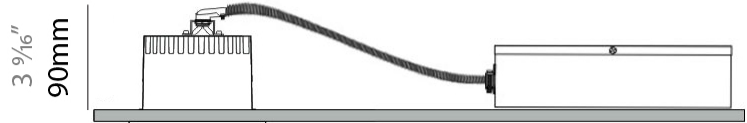

GENERAL

Series: Dixit
 Brand: Ivela
 Division: Exterior
 Mounting Type: Recessed
 Mounting Location: Ceiling

PHYSICAL

Diameter (mm): 80
 Diameter (in): 3 1/8
 Height (mm): 74
 Depth (mm): 114
 Height (in): 2 15/16
 Depth (in): 4 1/2
 Min. Recessing Depth (mm): 114
 Min. Recessing Depth (in): 4 1/2
 Light Distribution: Adjustable / Direct
 Cut-out Measurements: 70mm / 2 3/4"

GENERAL

Series: Dixit
Subseries: Dixit RA8
Brand: Ivela
Division: Exterior
Mounting Type: Recessed
Mounting Location: Ceiling
Subcategory: Downlight

PHYSICAL

Shape: Round
Diameter (mm): 80
Diameter (in): 3 1/8
Height (mm): 50
Height (in): 1 15/16
Min. Recessing Depth (mm): 90
Min. Recessing Depth (in): 3 9/16
Light Distribution: Direct
Weight (kg): 0.4
Weight (lbs): 8.81
Diffuser: Clear Polycarbonate
Fixture Finish: MWH
Fixture Material: Aluminum Die Cast
Cut-out Measurements: 70mm / 2 3/4"

LED

Number of LEDs: 1
Color Temperature (°K): 2700 / 3000 / 4000
Max. Delivered Lumen (lm): 501 - 638 / 592 - 729
CRI: >90 CRI
Efficiency (%): 91
Lamp Life (hrs): 50000
Upon Request: 3500K upon request

OPTICAL

Optic°: 26
Beam Angle: Symmetric
Adjustability: Fixed
Upon Request: Optics 45° (mirror metallized) / 65° (white)

RATINGS AND CERTIFICATIONS

Certified By: CSA Certified to UL and CSA Standards
IP rating: IP65
IK Rating: IK08